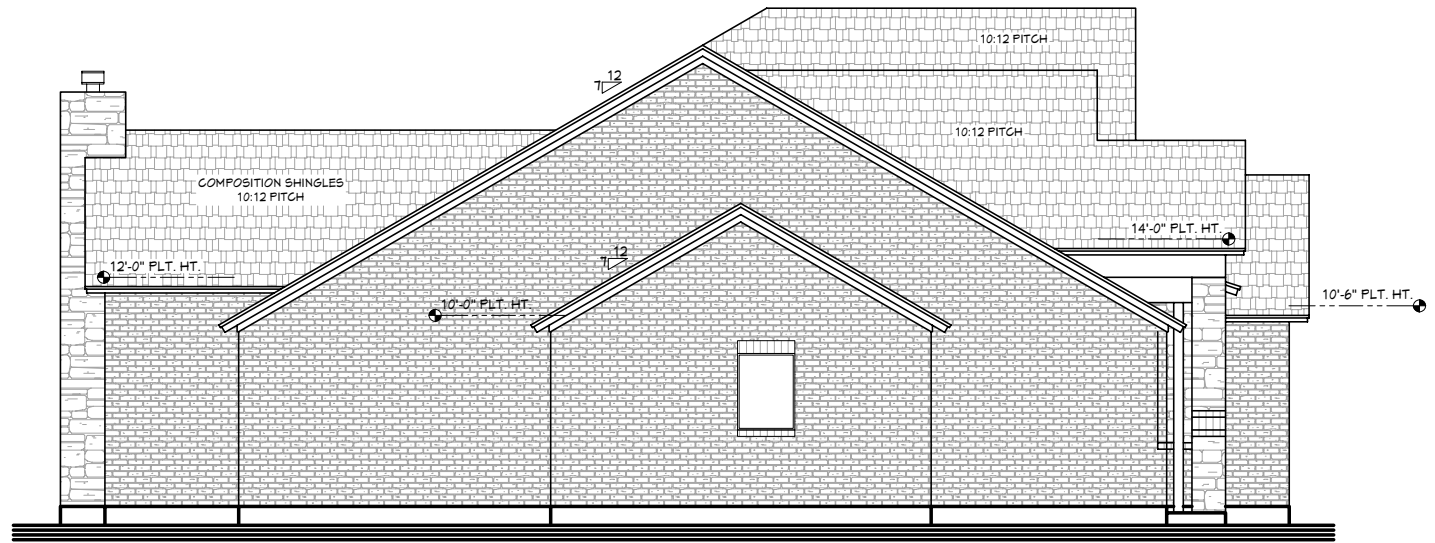

total living -	3495
porch -	190
cov'd patio -	254
garage -	504
total cov'd -	4443

The Sheraton

25 JUNE 2020

Plans, specifications, community amenities, standard features, availability and prices are subject to change without notice. Calculations for square footage are approximate.

FRONT ELEVATION

LEFT ELEVATION

The Sheraton

25 JUNE 2020

Plans, specifications, community amenities, standard features, availability and prices are subject to change without notice. Calculations for square footage are approximate.