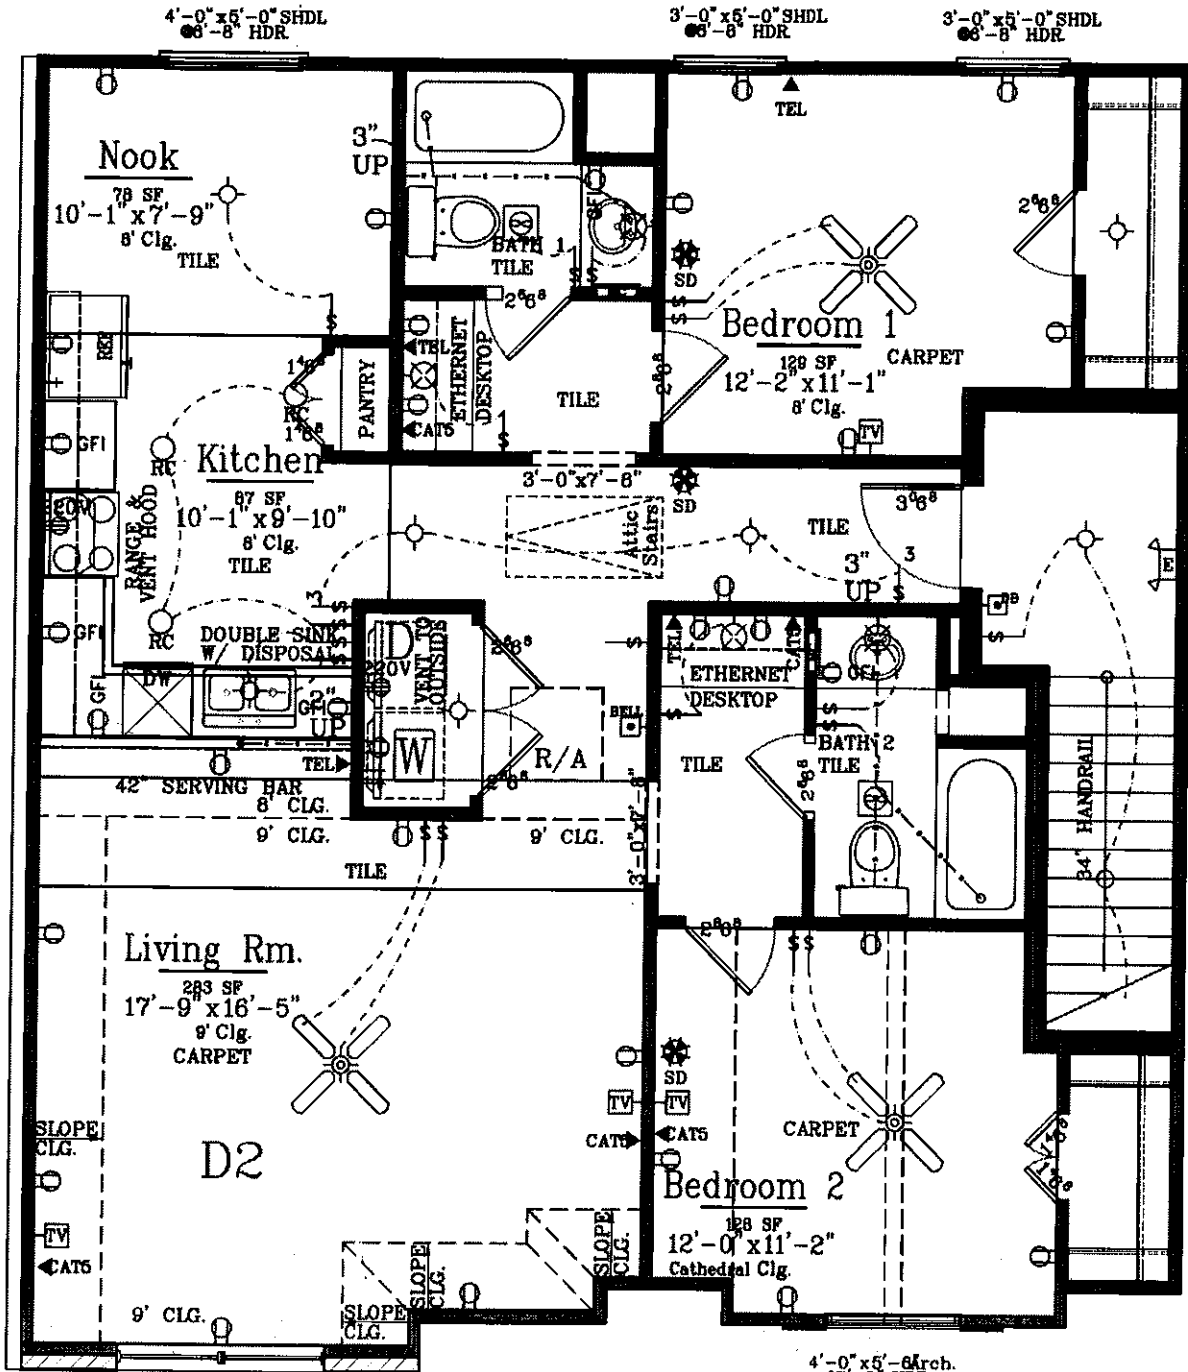

RIVER RIDGE
UNIT D

SCALE: 3/16"=1'-0"

UNIT D

1174 SF
34'-6" x 38'-0"
9' Clg.