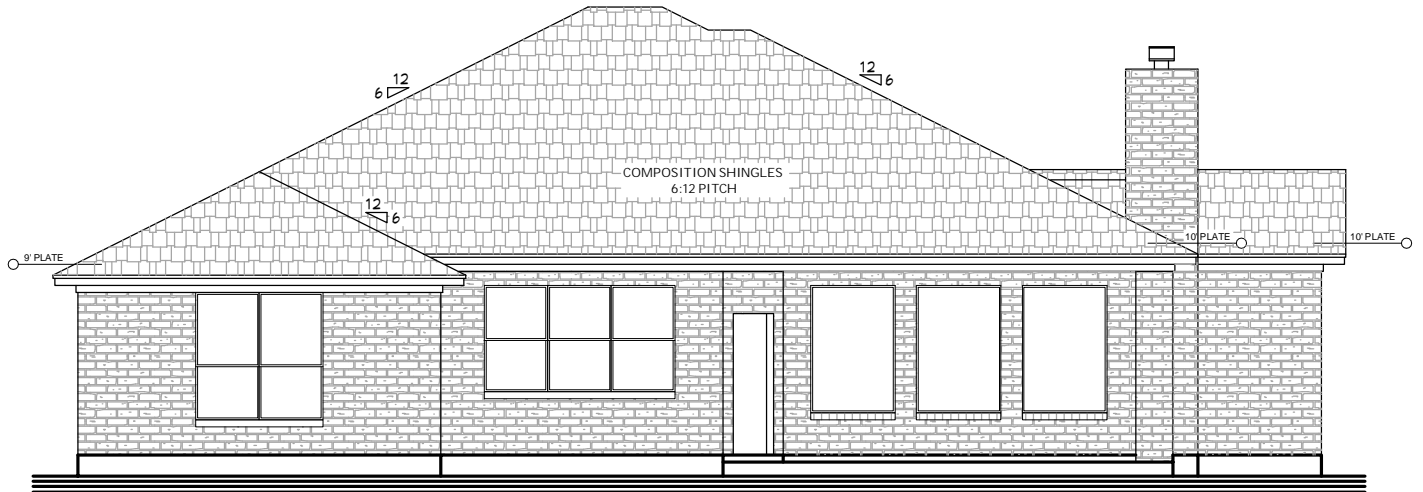

total living - 2201
garage - 657
porch - 39
cov'd patio - 187
total cov'd - 3084

London Residence

FRONT ELEVATION

FRONT ELEVATION

London Residence

RIGHT ELEVATION

RIGHT ELEVATION

London Residence