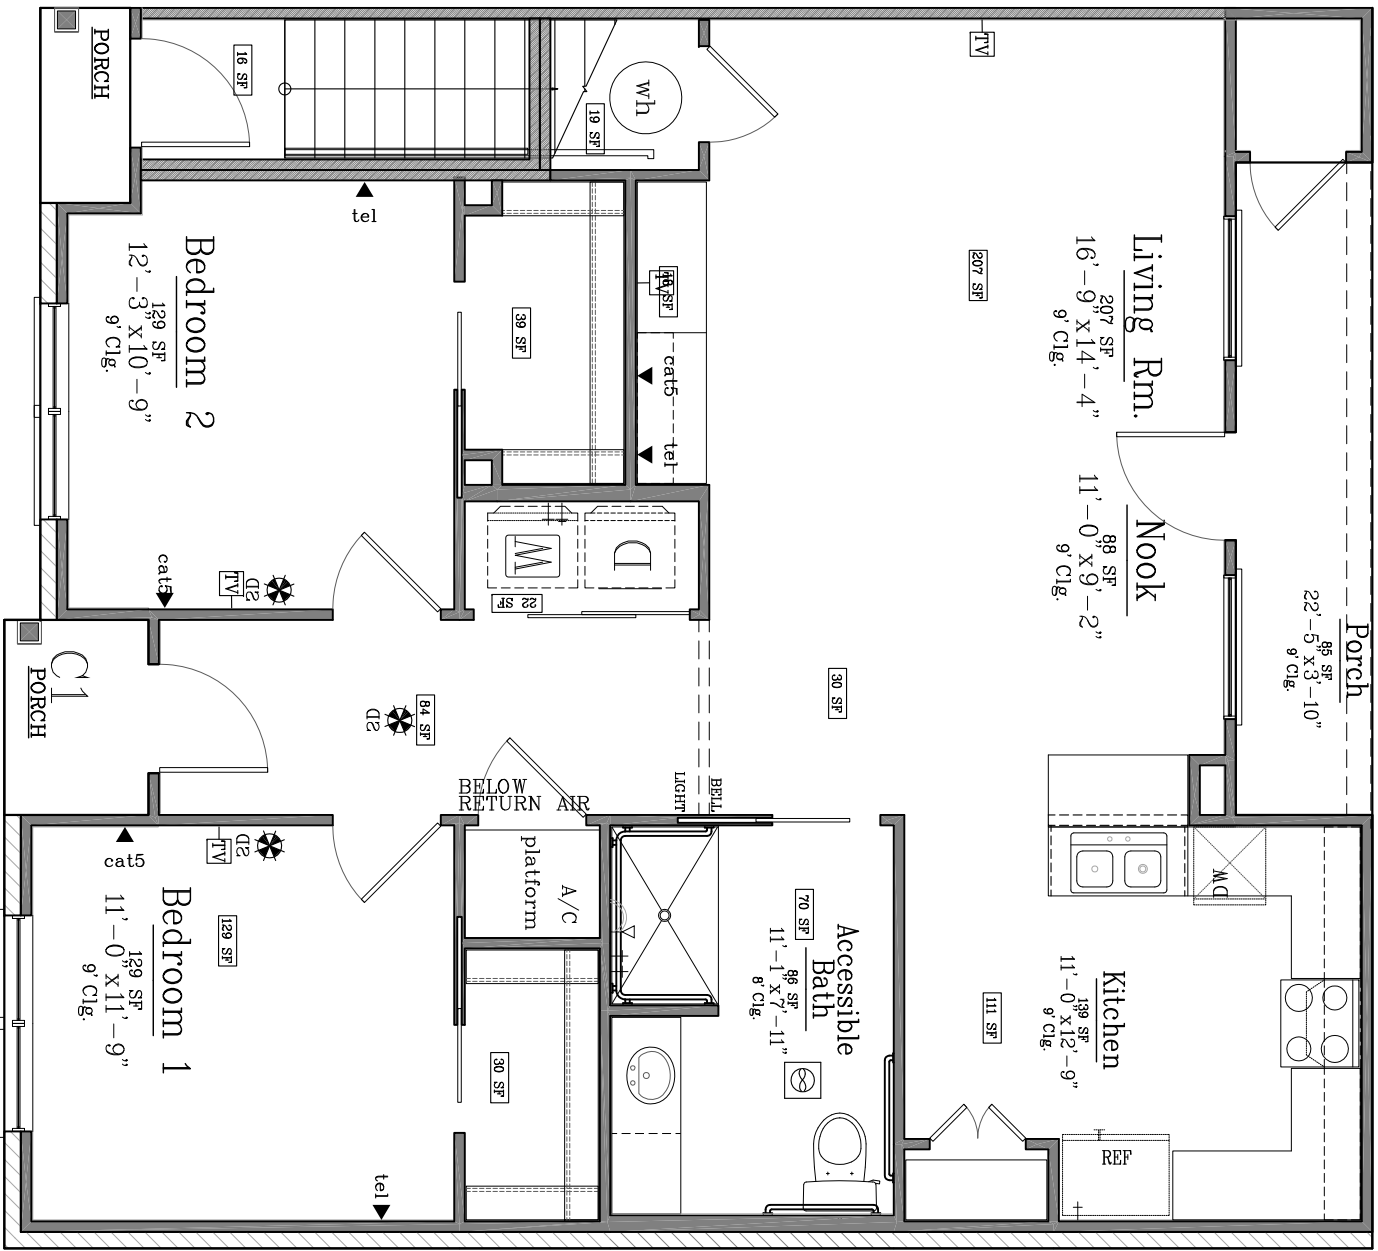

OAKWOOD CUSTOM HOMEBUILDERS LLC.

4060 Highway 6 South
College Station, TX 77845
(979)-690-2504

RIVER RIDGE
UNIT C

SCALE: 3/16" = 1'-0"

UNIT C

1103 SF
34'-0" x 38'-0"
9' Clg.