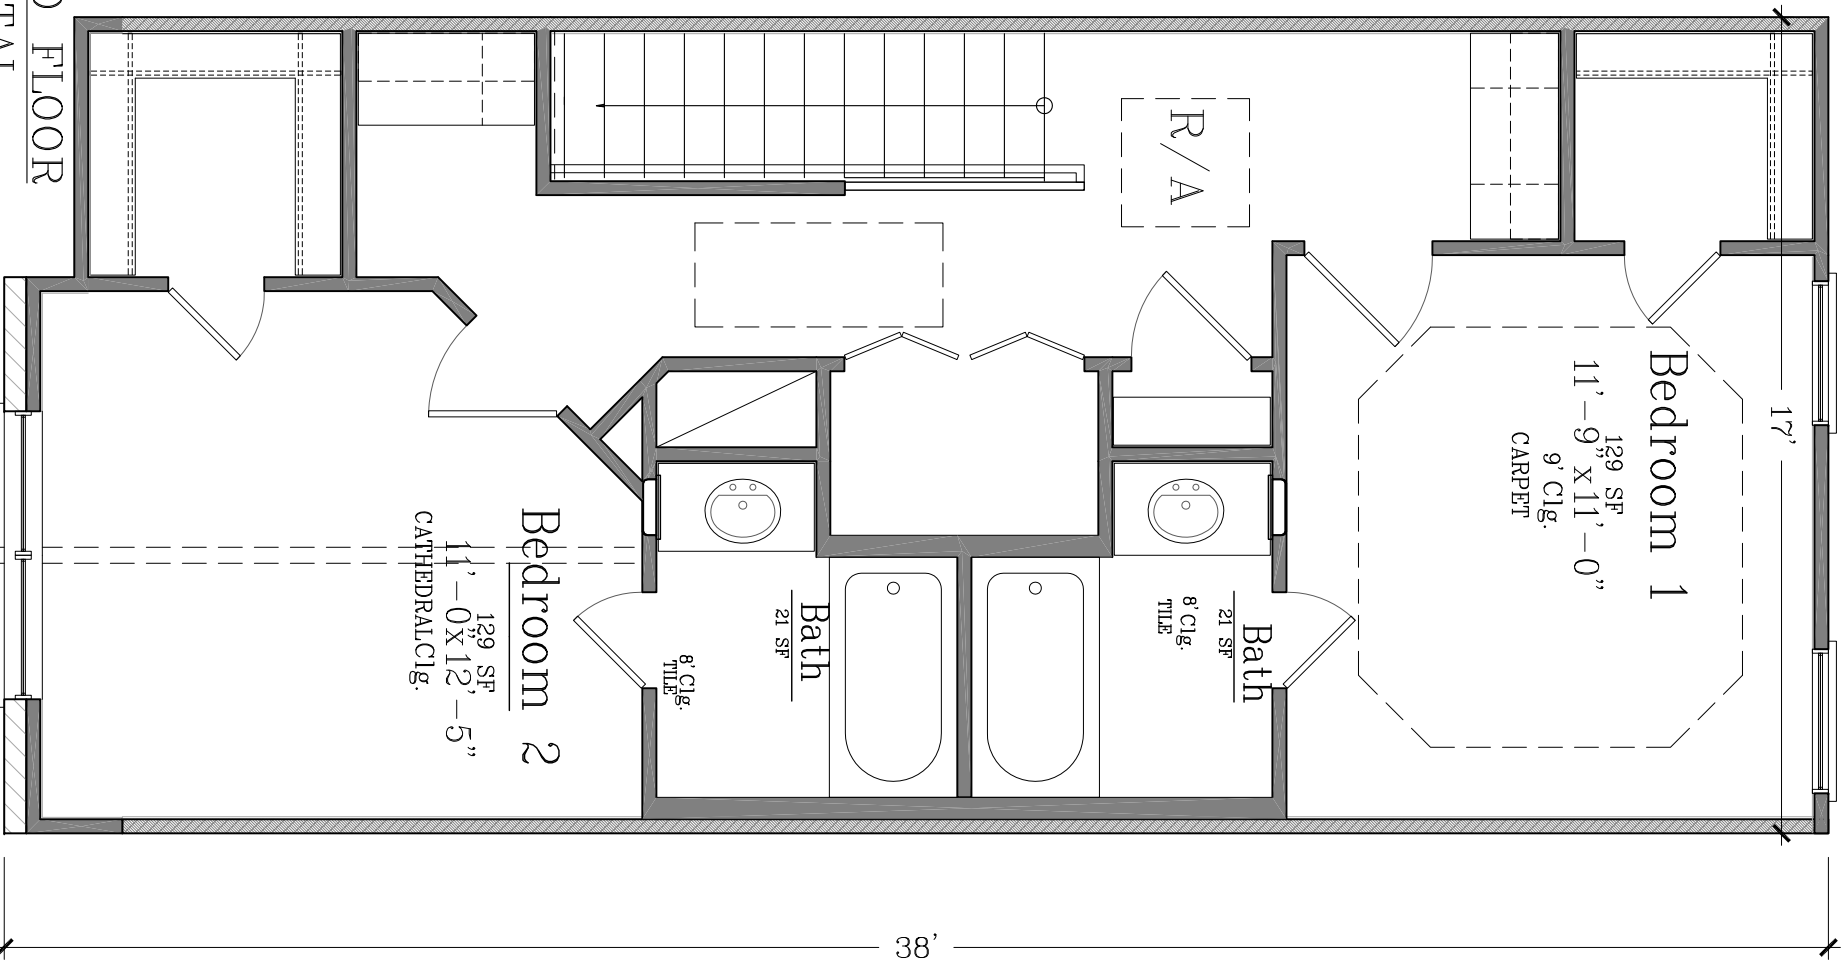

RIVER RIDGE TOWNHOMES - A PLAN 2ND STORY

638 SQ FT-2ND FLOOR
1201 SQ FT. TOTAL